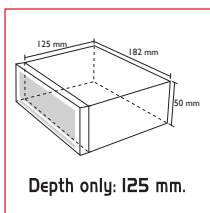

RMD 213

USB/SD/AUX - FM tuner and internal speakers

SD and USB reader
(SD AND USB NOT INCLUDED)

- NO CD-DECK
- **Internal speakers** (2x 25WATT) and speaker output (by ISO - Max power 4x 75WATT)
- LCD display
- Plays USB and SD (up to 16GB)
- MP3 playback
- Aux-in 3,5mm stereo jack
- 18FM presets
- ACC logic (1 hour play mode without ignition ON)
- RDS EON radio function
- RCA output
- Fixed panel
- Built-in ISO connector
- Compatible with 12~24V